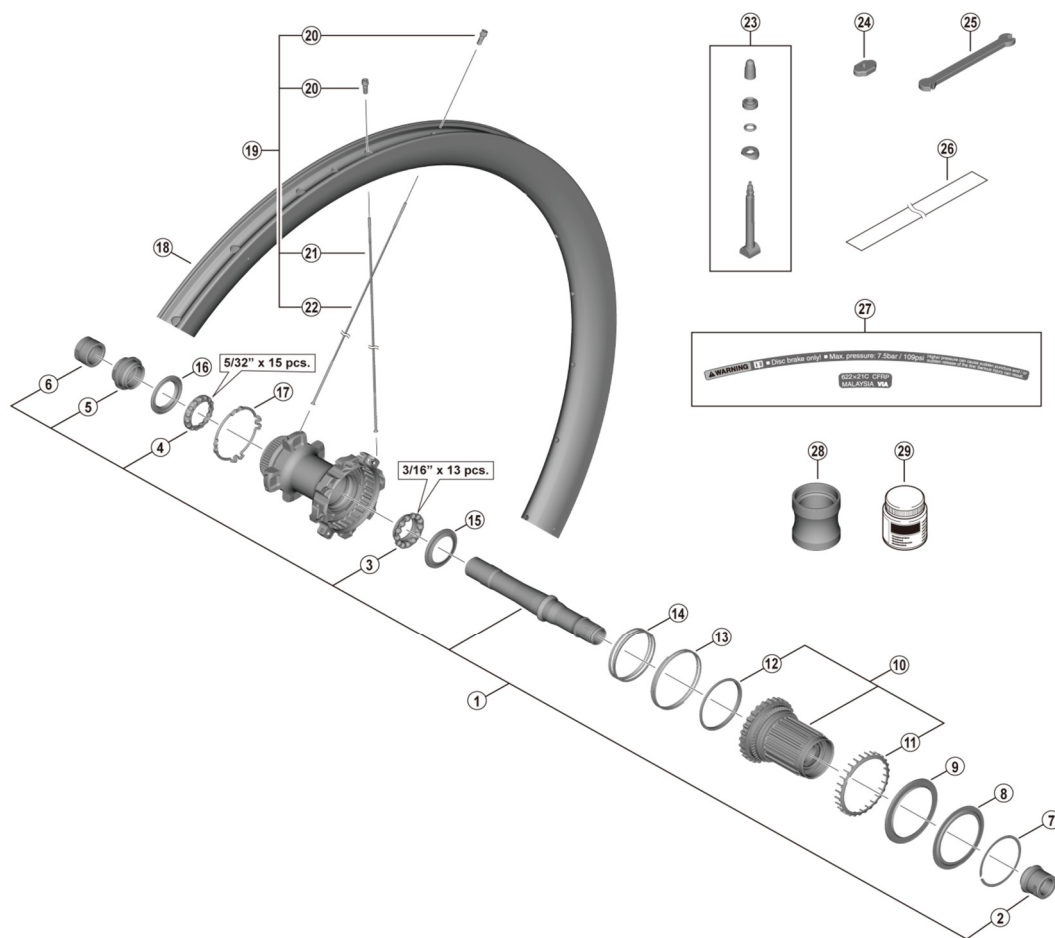

# DURA-ACE Rear Wheel

## WH-R9270-C36-TL-R 12-speed

• Over Lock Nut Dimension: 142 mm

ITEM NO.	SHIMANO CODE NO.	DESCRIPTION
1	Y0ML98010	Complete hub axle
2	Y0ML98020	Right hand cap unit
3	Y3FL98030	Right hand ball retainer (3/16" x 13)
4	Y27X98040	Left hand ball retainer (5/32" x 15)
5	Y0ML98030	Left hand cone with dust cover
6	Y0ML10000	Left hand nut
7	Y3FM28030	Stop ring
8	Y3FM27030	Outer dust cover
9	Y3FM26030	Outer seal ring
10	Y0ML98040	Complete freewheel body
11	Y3FM14000	Spacer
12	Y3FM11000	Slider
13	Y3FM10000	Spring
14	Y0ML07000	Coil spring
15	Y3FM25000	Inner cover
16	Y0ML09000	Left hand seal ring
17	Y0AZ09000	Left hand spoke cover
18	-	Rim {24H}
19	-	Spoke unit {spoke (282 mm x 16 pcs. / 267 mm x 8 pcs.) / nipple (24 pcs.)}
20	Y0MKN1000	Small nipple 14G
21	Y0MSS1100	Right hand spoke (282 mm)
22	Y0MGS1100	Left hand spoke (267 mm)
23	Y0P098010	Valve unit
24	Y4RJ10000	Valve tool
25	Y0MK14000	TL-WHR92 Nipple wrench 3.4
26	Y0MG50000	Tubeless tape
27	Y0MG98020	Rim sticker unit
28	Y1Y100020	TL-FH17 Seal ring presser
29	Y38Z98000	Seal grease for freehub (50 g)

# DURA-ACE Front Wheel WH-R9270-C36-TL-F

• Over Lock Nut Dimension: 100 mm

ITEM NO.	SHIMANO CODE NO.	DESCRIPTION
1	Y0MK98010	Complete hub axle
2	Y0MK98020	Right hand lock nut unit
3	Y0MK09000	Seal ring
4	Y0AY98030	Ball retainer (5/32")
5	Y0MK98030	Hub axle unit
6	-	Rim {24H}
7	-	Spoke unit {spoke (282 mm x 12 pcs. / 280.5 mm x 12 pcs.) / nipple (24 pcs.)}
8	Y0MKN1000	Small nipple 14G
9	Y0MSS1100	Right hand spoke (282 mm)
10	Y0MNS1000	Left hand spoke (280.5 mm)
11	Y0P098010	Valve unit
12	Y4RJ10000	Valve tool
13	Y0MK14000	TL-WHR92 Nipple wrench 3.4
14	Y0MG50000	Tubeless tape
15	Y0MG98020	Rim sticker unit