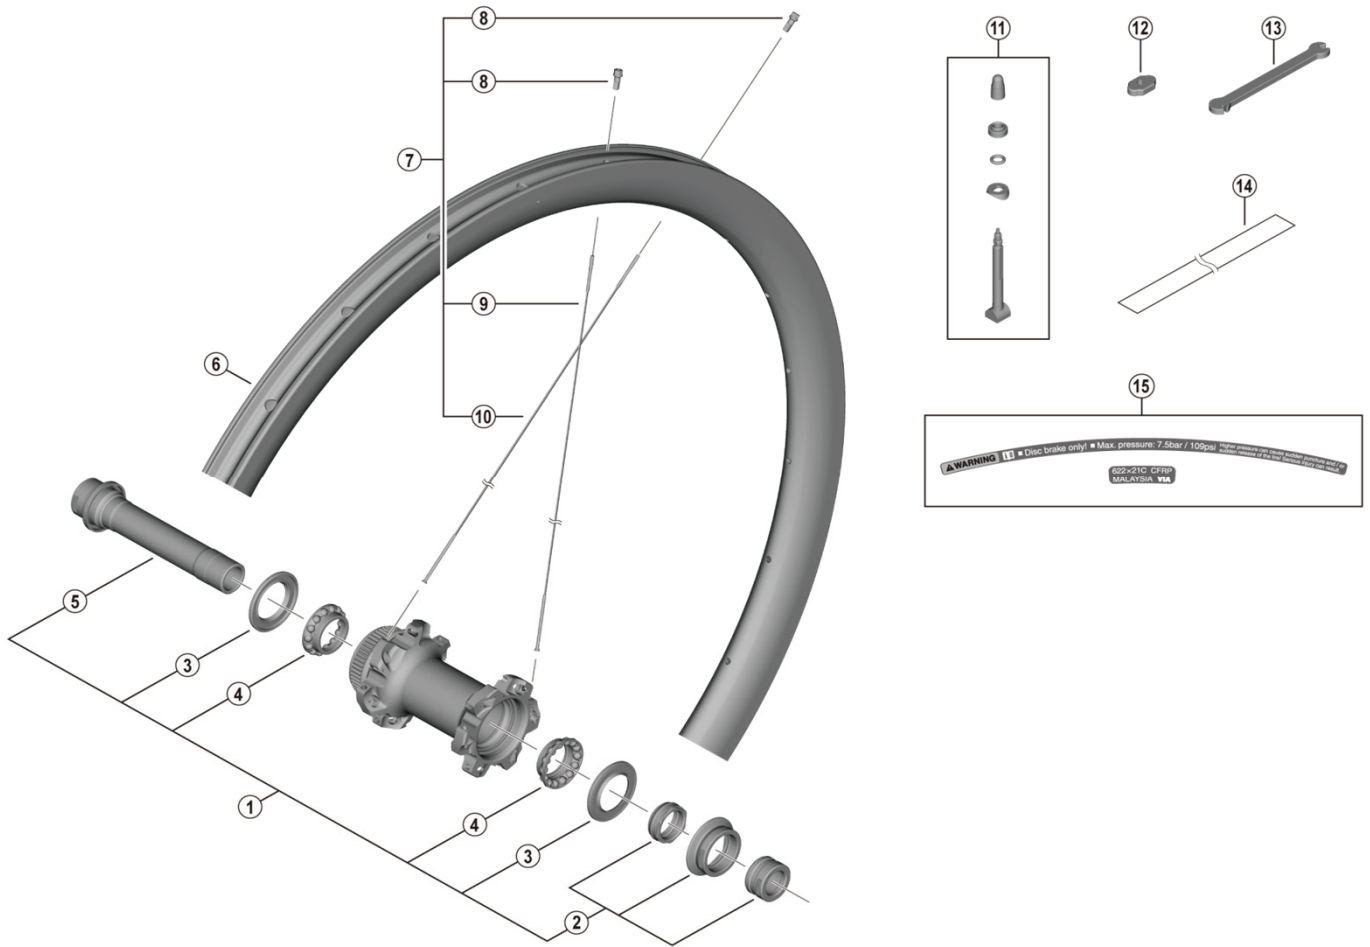

# DURA-ACE Rear Wheel

## WH-R9270-C36-TL-R 12-speed

• Over Lock Nut Dimension: 142 mm

ITEM NO.	SHIMANO CODE NO.	DESCRIPTION
1	Y0ML98010	Complete hub axle
2	Y0ML98020	Right hand cap unit
3	Y3FL98030	Right hand ball retainer (3/16" x 13)
4	Y27X98040	Left hand ball retainer (5/32" x 15)
5	Y0ML98030	Left hand cone with dust cover
6	Y0ML10000	Left hand nut
7	Y3FM28030	Stop ring
8	Y3FM27030	Outer dust cover
9	Y3FM26030	Outer seal ring
10	Y0ML98040	Complete freewheel body
11	Y3FM14000	Spacer
12	Y3FM11000	Slider
13	Y3FM10000	Spring
14	Y0ML07000	Coil spring
15	Y3FM25000	Inner cover
16	Y0ML09000	Left hand seal ring
17	Y0AZ09000	Left hand spoke cover
18	-	Rim {24H}
19	-	Spoke unit {spoke (282 mm x 16 pcs. / 267 mm x 8 pcs.) / nipple (24 pcs.)}
20	Y0MKN1000	Small nipple 14G
21	Y0MSS1100	Right hand spoke (282 mm)
22	Y0MGS1100	Left hand spoke (267 mm)
23	Y0P098010	Valve unit
24	Y4RJ10000	Valve tool
25	Y0MK14000	TL-WHR92 Nipple wrench 3.4
26	Y0MG50000	Tubeless tape
27	Y0MG98020	Rim sticker unit
28	Y1Y100020	TL-FH17 Seal ring presser
29	Y38Z98000	Seal grease for freehub (50 g)

# DURA-ACE Front Wheel WH-R9270-C36-TL-F

• Over Lock Nut Dimension: 100 mm

ITEM NO.	SHIMANO CODE NO.	DESCRIPTION
1	Y0MK98010	Complete hub axle
2	Y0MK98020	Right hand lock nut unit
3	Y0MK09000	Seal ring
4	Y0AY98030	Ball retainer (5/32")
5	Y0MK98030	Hub axle unit
6	-	Rim {24H}
7	-	Spoke unit {spoke (282 mm x 12 pcs. / 280.5 mm x 12 pcs.) / nipple (24 pcs.)}
8	Y0MKN1000	Small nipple 14G
9	Y0MSS1100	Right hand spoke (282 mm)
10	Y0MNS1000	Left hand spoke (280.5 mm)
11	Y0P098010	Valve unit
12	Y4RJ10000	Valve tool
13	Y0MK14000	TL-WHR92 Nipple wrench 3.4
14	Y0MG50000	Tubeless tape
15	Y0MG98020	Rim sticker unit